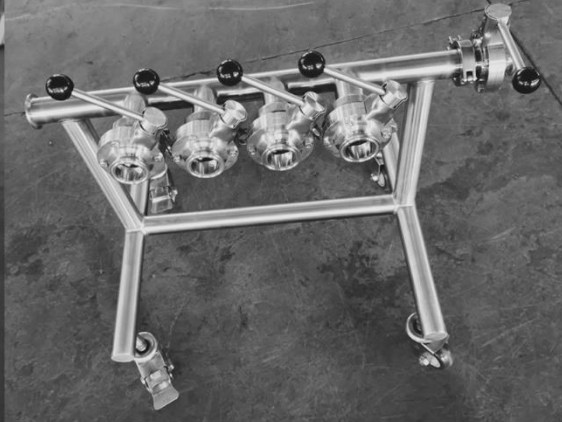

Energy & Water System

Brewpub usually want to save brewing area to have more seats in bar, so YoLong designed the stacked HLT & CLT that also is mounted HLT pump & CLT pump within the edge of tank.

- The slightly sloping bottom of HLT can drain out all liquid when doing CIP
- There is 100mm insulation between HLT and CLT to avoid heat exchanging.

Ancillary Equipment

Your brewhouse needs reliable ancillary equipment to ensure smooth operation and quality beer.

- HopStorm

YT-HS10 answers your dry hopping needs, utilizing a double helix to create a burst of inner turbulence that literally dissolves the hop pellets as the beer circulates through the vessel.

- Yeast Brink

Yeast Brink is modified from keg to harvest yeast from fermenter to be stored, and pitched again into a new batch of beer.

- Keg Washers

WG30 is a two station semi automatic kit capable of washing 40 kegs per house. You just need to put kegs on the table, the rest of operation the PLC can finish.

- Trolley pumps

Invertek VSD is mounted on trolley to have the required flow speed. Centrifugal pumps transfer beer/CIP and low speed rotor pump is better for transferring yeast.

- Manifold

Manifold is much helpful when fill kegs from cellar tanks.