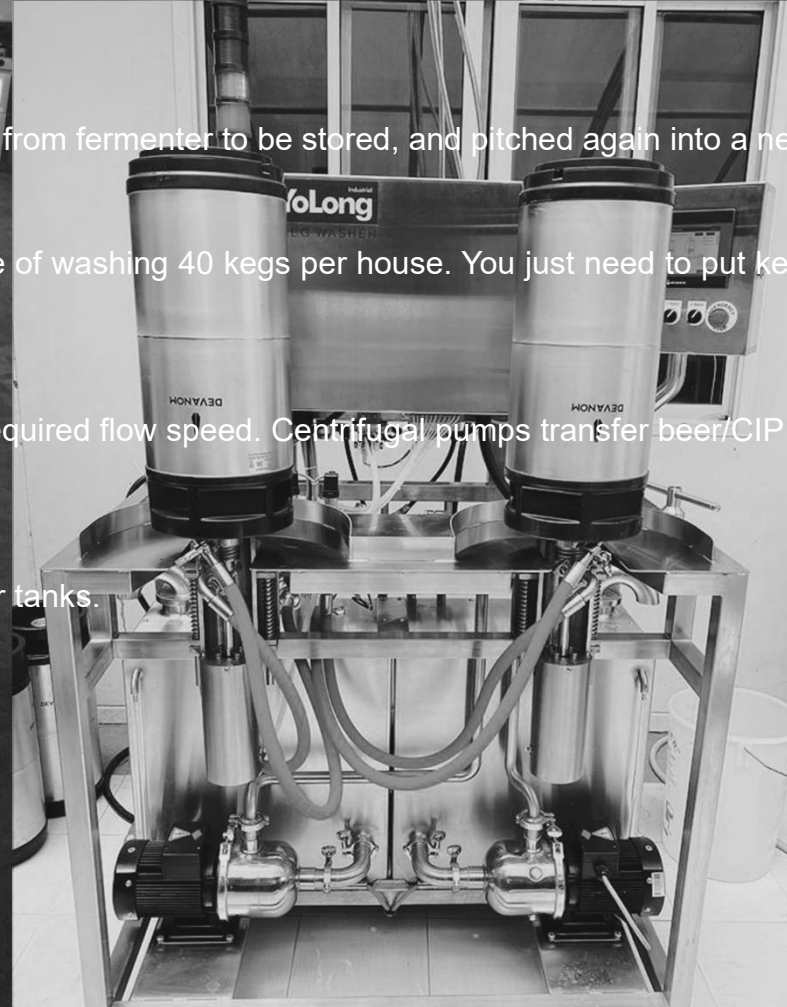

Energy & Water System

Brewpub usually want to save brewing area to have more seats in bar, so YoLong designed the stacked HLT & CLT that also is mounted HLT pump & CLT pump within the edge of tank.

- The slightly sloping bottom of HLT can drain out all liquid when doing CIP
- There is 100mm insulation between HLT and CLT to avoid heat exchanging.

Ancillary Equipment

Your brewhouse needs reliable ancillary equipment to ensure smooth operation and quality beer.

- HopStorm

YT-HS10 answers your dry hopping needs, utilizing a double helix to create a burst of inner turbulence that literally dissolves the hop pellets as the beer circulates through the vessel.

- Yeast Brink

Yeast Brink is modified from keg to harvest yeast from fermenter to be stored, and pitched again into a new batch of beer.

- Keg Washers

WG30 is a two station semi automatic kit capable of washing 40 kegs per house. You just need to put kegs on the table, the rest of operation the PLC can finish.

- Trolley pumps

Invertek VSD is mounted on trolley to have the required flow speed. Centrifugal pumps transfer beer/CIP and low speed rotor pump is better for transferring yeast.

- Manifold

Manifold is much helpful when fill kegs from cellar tanks.